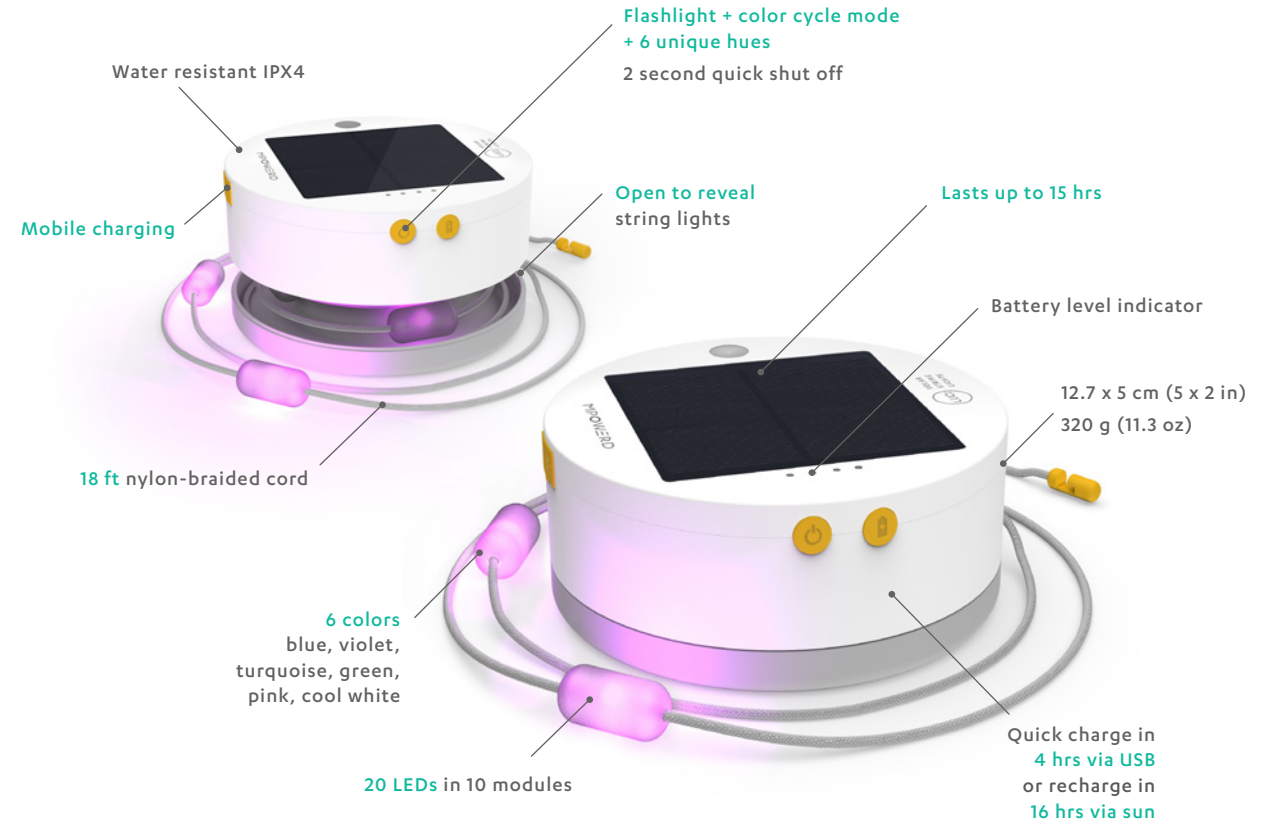

Our solar string lights.

String up some sun
with Luci.

Solar, colorful, and always ready to hang. **with Luci.**

Luci Color Solar String Lights

Providing 6 colors of ambiance across an 18 ft cord, powered by the sun, and with mobile charging, these lights are perfect for illuminating your space.