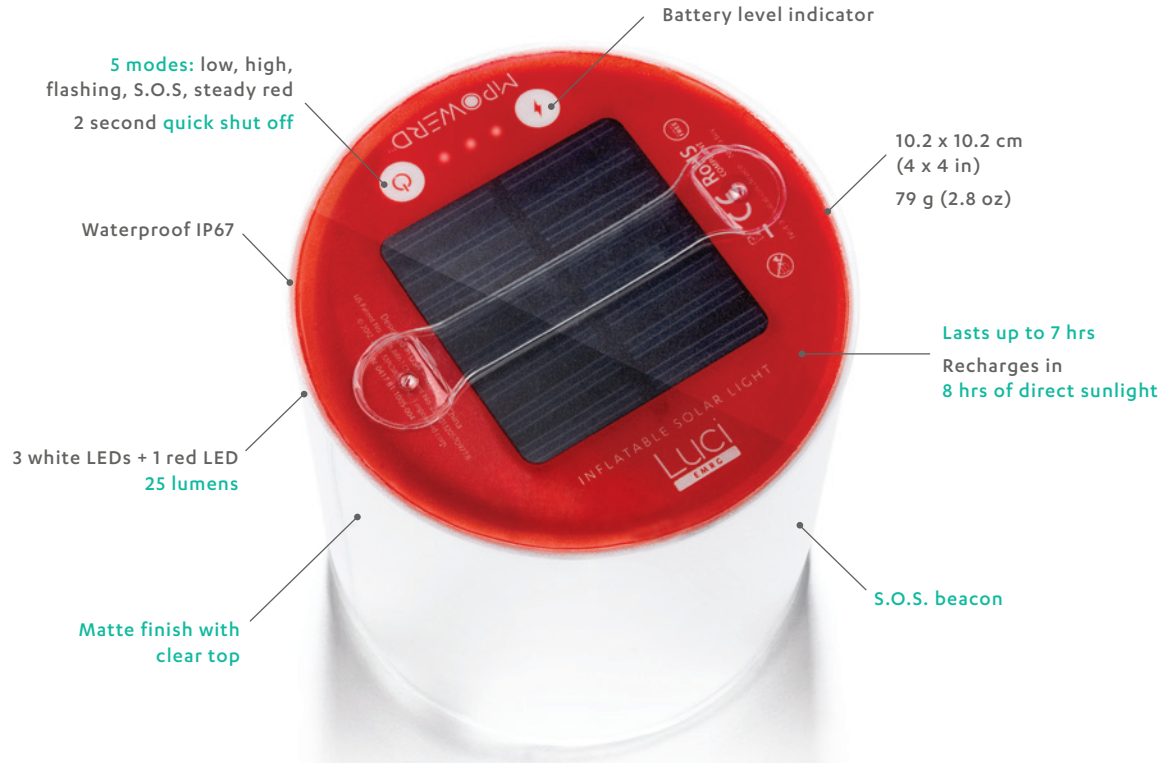

Luci EMRG

Designed for emergencies. Built to last. Long lasting, waterproof, and durable, this pocket-sized lantern, flashlight, and S.O.S beacon always has your back.

blackouts • storms • emergency kit • travel • garage

Luci Candle

Wick-free, wax-free, flame-free. Solar powered, long lasting, and with a soft amber glow, Luci Candle provides all the ambiance of a candle with none of the worry.