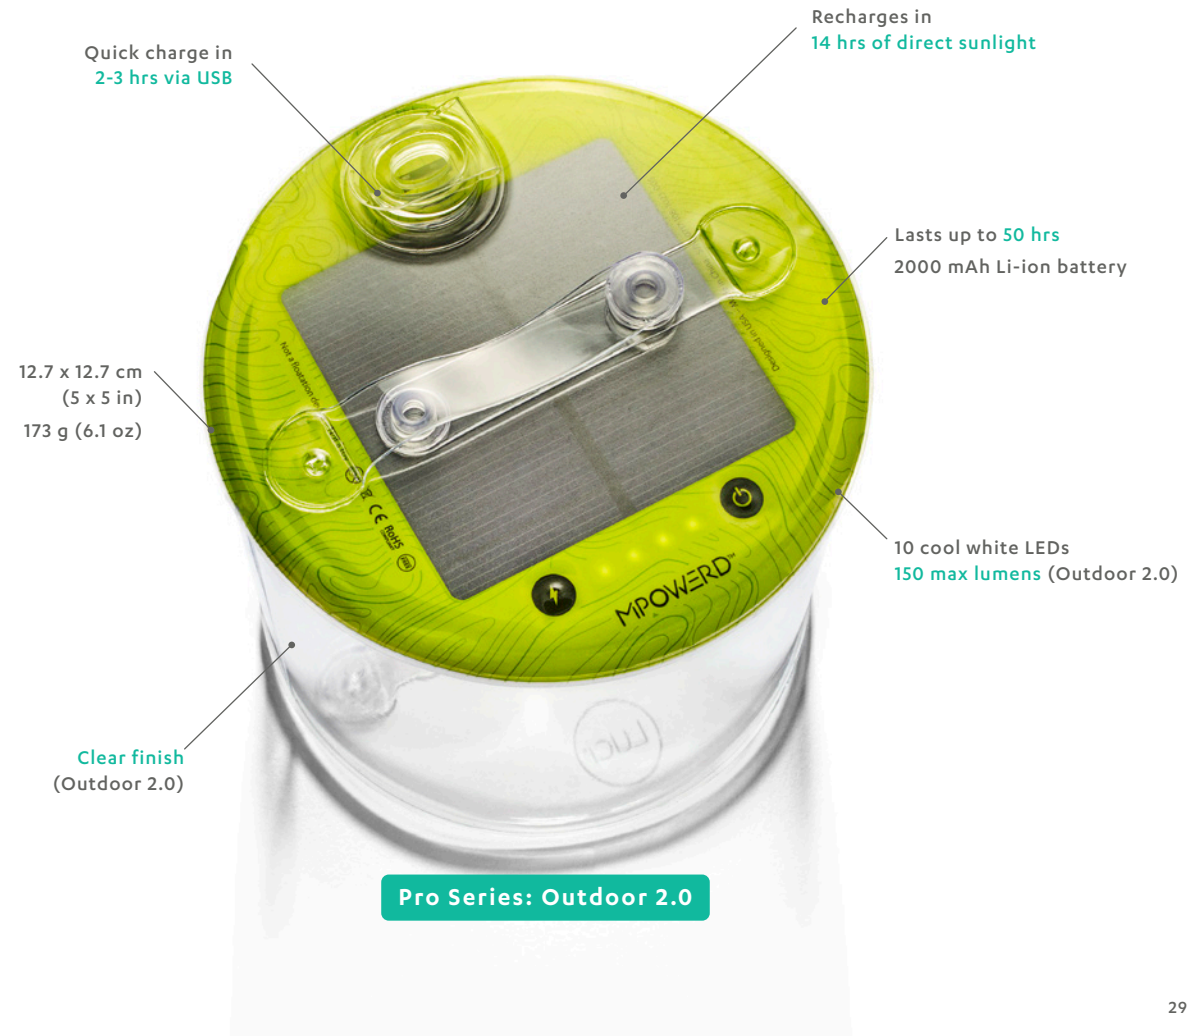

Test your limits with the lights made for Mother Nature's biggest fans.