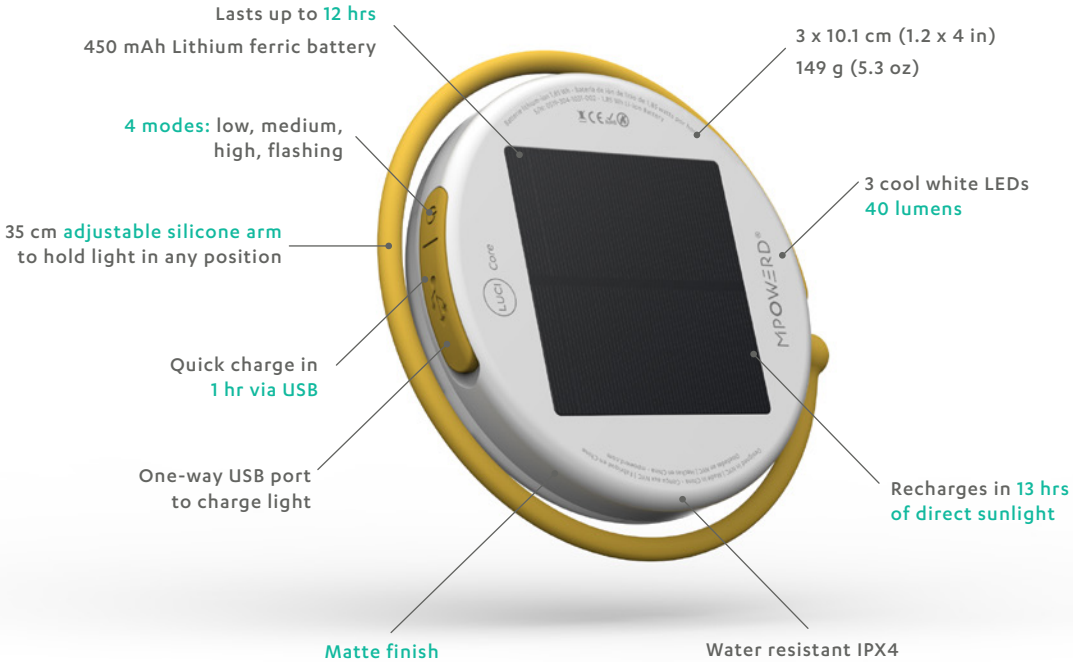

Our utility light.

The little light that's ready for anything. **Lucii.**

Pocket-sized light for everyday tasks. **Luci.**

Luci Core

Lightweight, weatherproof, durable, and super bright, Luci Core is everything you'd expect from a Luci light.