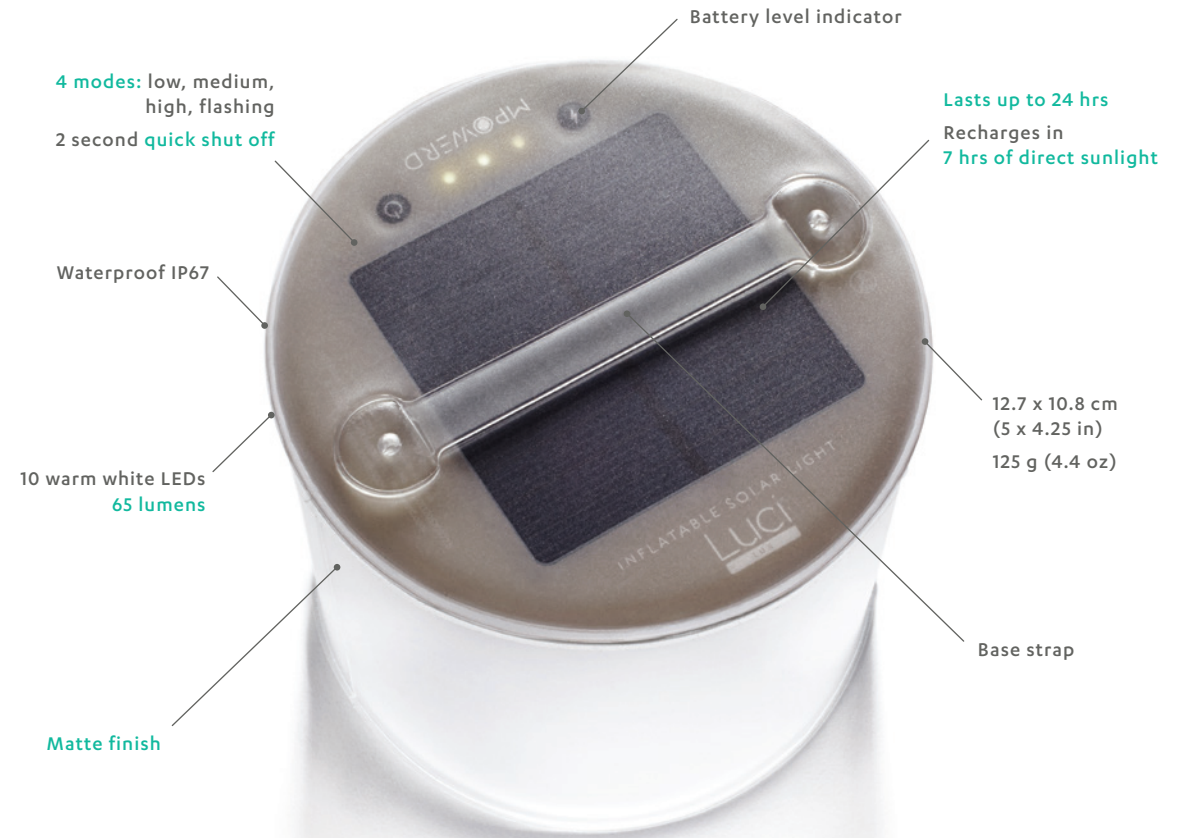

Making rooftops
brighter. **Luci.**

Luci Lux

Compact and durable, Luci Lux can withstand up to 150 lbs of pressure, while providing a soft light that lasts long into the night.

home decor • events • reading • patio • spa • pool