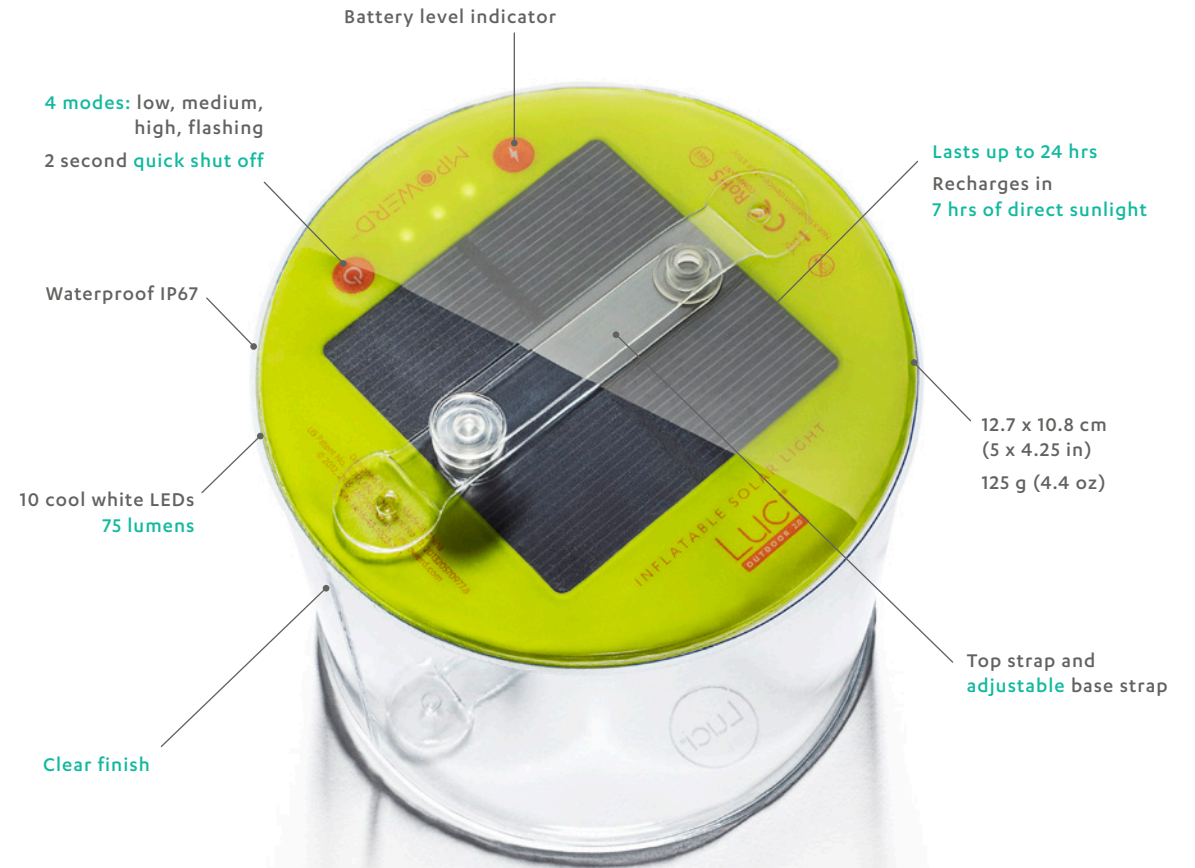

travel • home decor • patio • adventure

Our solar lanterns.

Clean. Reliable.
Ready for anything. **Luci.**

The power of the sun
in your hands.
Luci.

Luci Outdoor 2.0

Long lasting, powerful, and completely solar, Luci Outdoor 2.0 keeps you out of the dark, no matter how far off the grid you go.