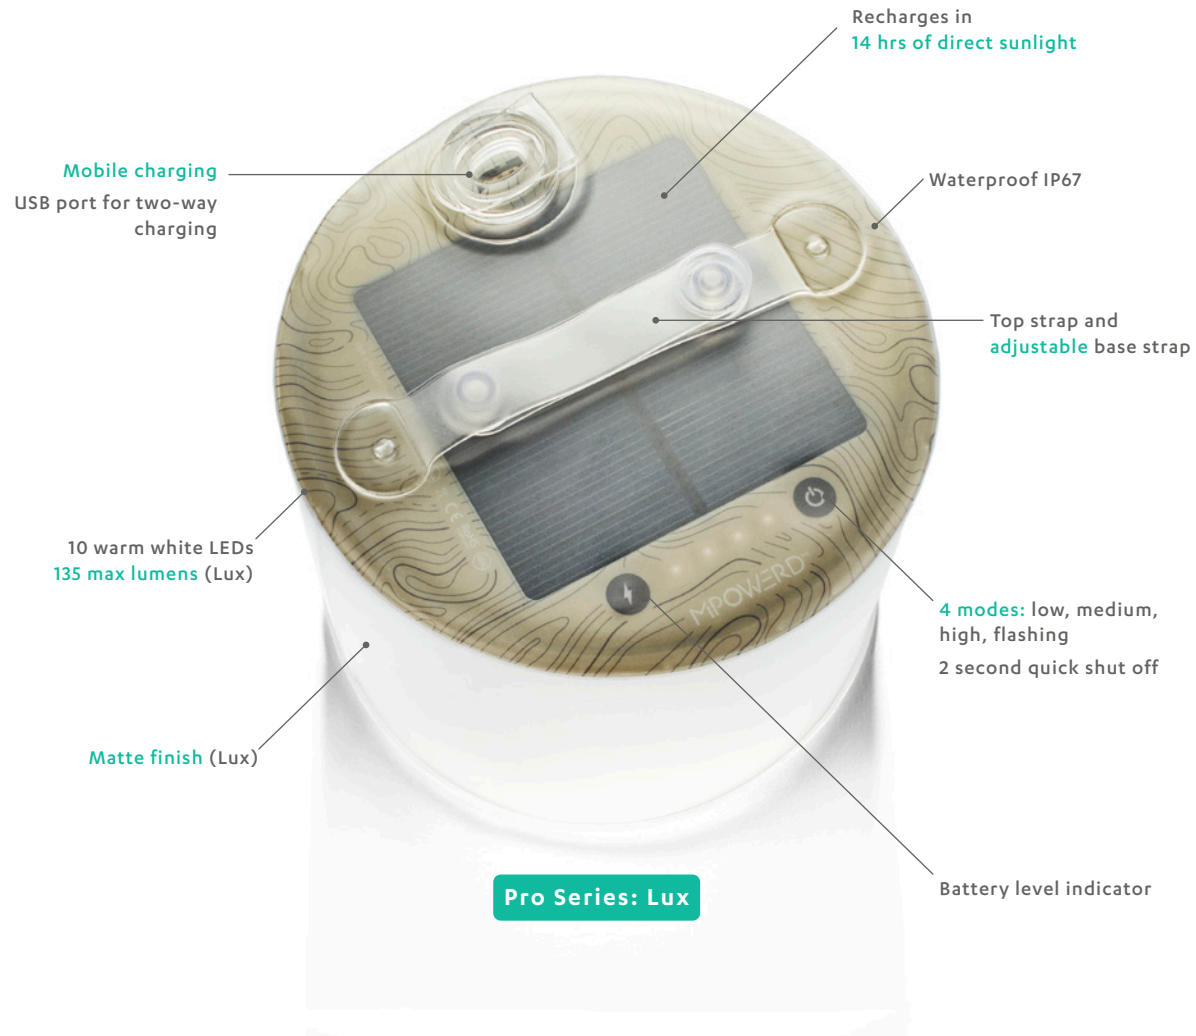

Luci Pro Series

Solar light + mobile charger