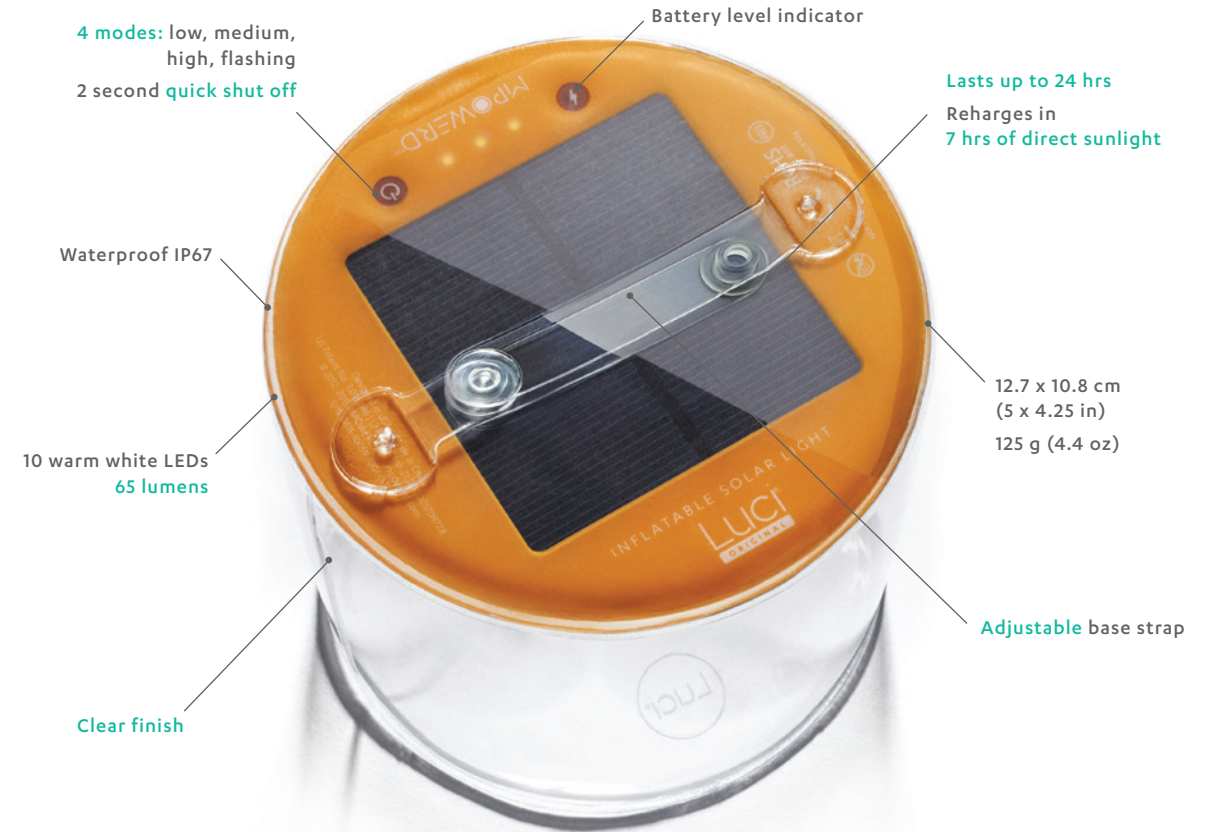

Long lasting for those
long journeys.

Luci.

Luci Original

With an adjustable strap, 65 lumens, and lasting up to 24 hours on a single charge, Luci Original is the long lasting, utility loving, gets-the-job-done kind of light.