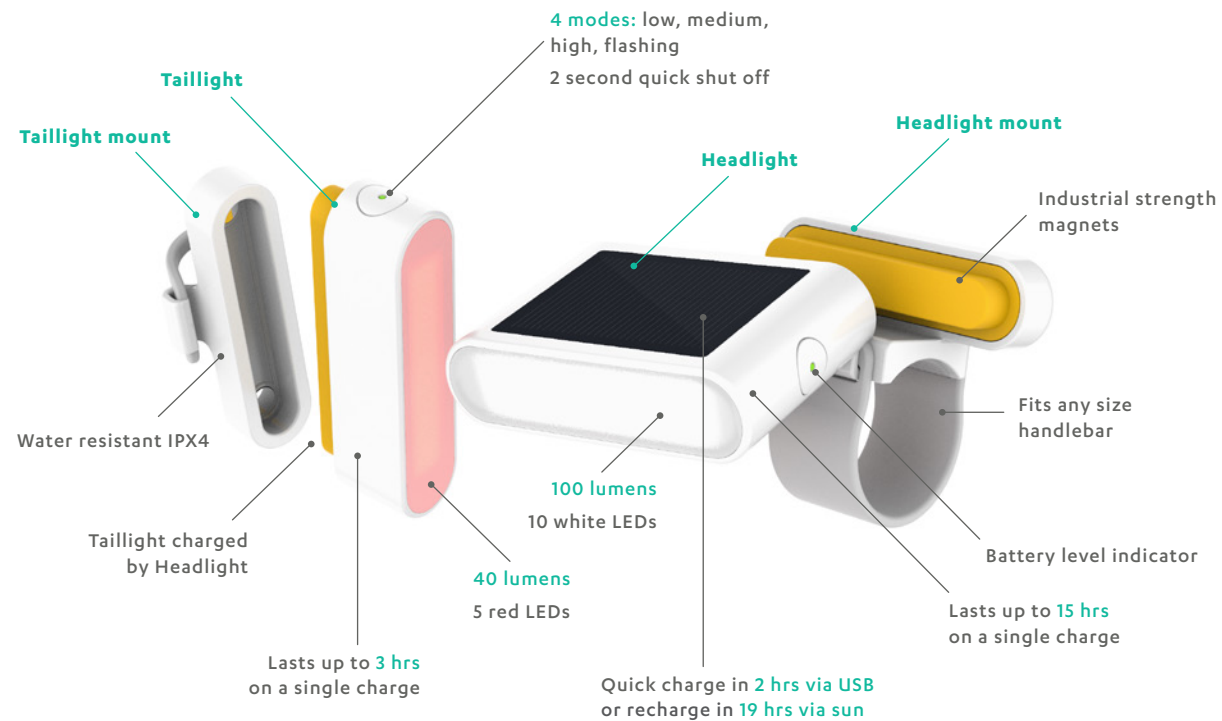

Take a ride on the sunny side
with Luci.

Luci Solar Bike Light Set

Featuring 100 lumens, a portable design, and rechargeability via solar or USB, the Luci Solar Bike Light Set is the best way to stay safe and enjoy the night ride.