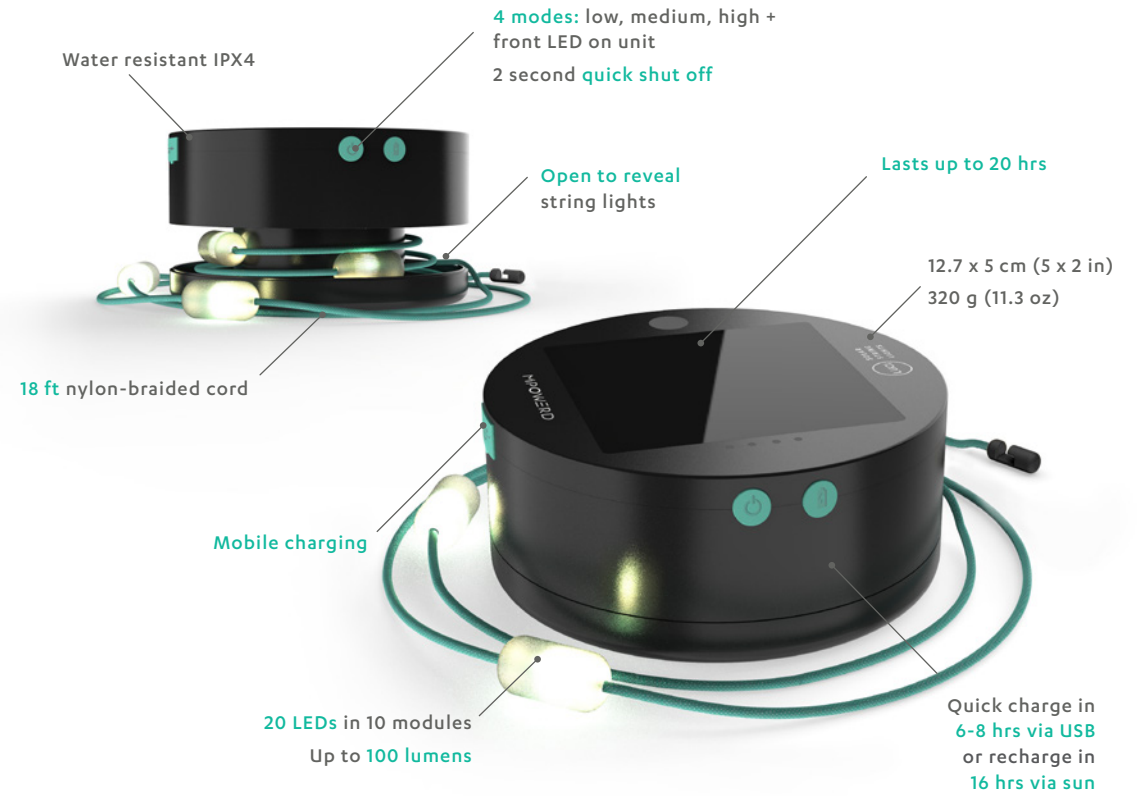

Our recreation lights.

Solar, safe, and seriously sustainable. **Luci.**

Take a ride on the sunny side
with Luci.

Luci Solar Bike Light Set

Featuring 100 lumens, a portable design, and rechargeability via solar or USB, the Luci Solar Bike Light Set is the best way to stay safe and enjoy the night ride.

Our solar string lights.

String up some sun
with Luci.

Solar, colorful, and always ready to hang. **with Luci.**

Luci Color Solar String Lights

Providing 6 colors of ambiance across an 18 ft cord, powered by the sun, and with mobile charging, these lights are perfect for illuminating your space.

patio • campsite • interior design • van life

We've put the sun
on a string. **Luci.**

Luci Solar String Lights

Hidden inside the expandable unit, Luci Solar String Lights pack in 100 lumens into 10 nodes on an 18 ft cord. Along with mobile charging capabilities, this is the perfect way to light up your space.

Long lasting for those
long journeys.

Luci.

Luci Original

With an adjustable strap, 65 lumens, and lasting up to 24 hours on a single charge, Luci Original is the long lasting, utility loving, gets-the-job-done kind of light.