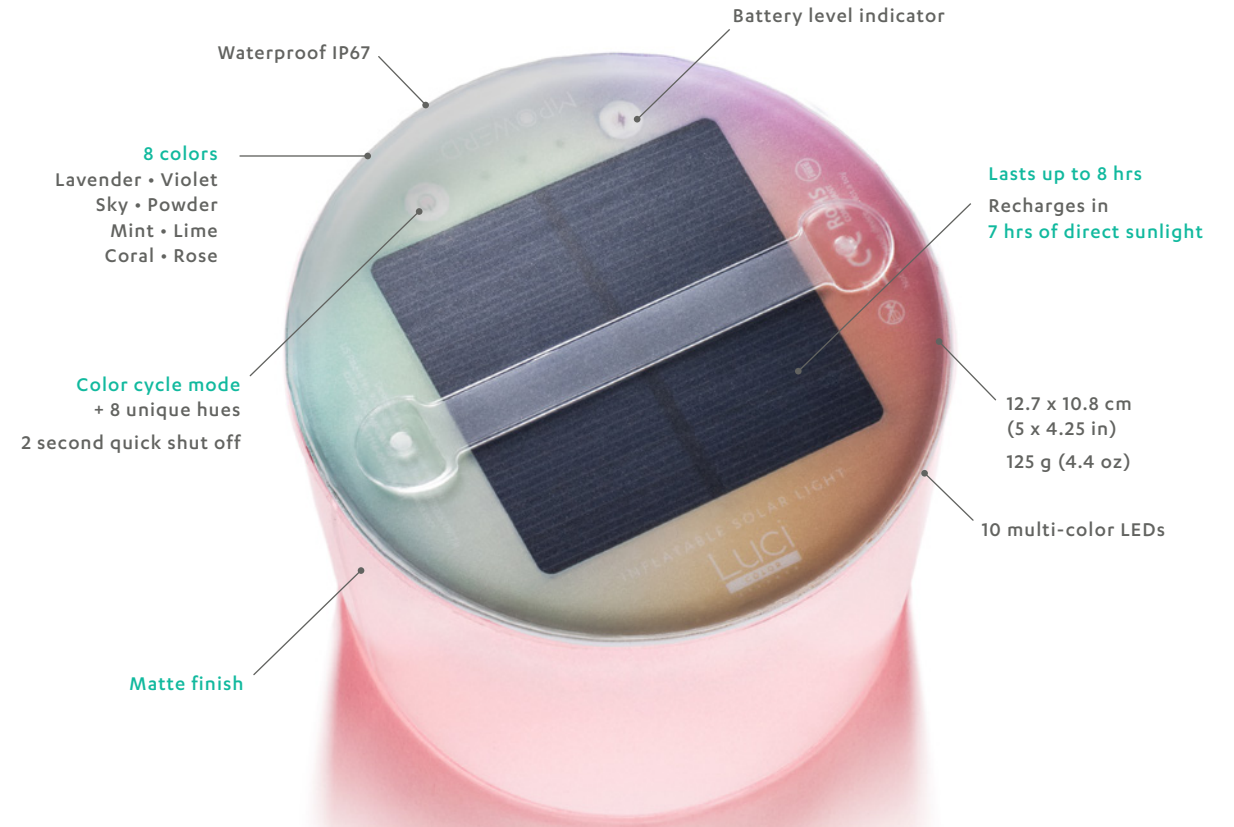

spa • meditation • home • bath