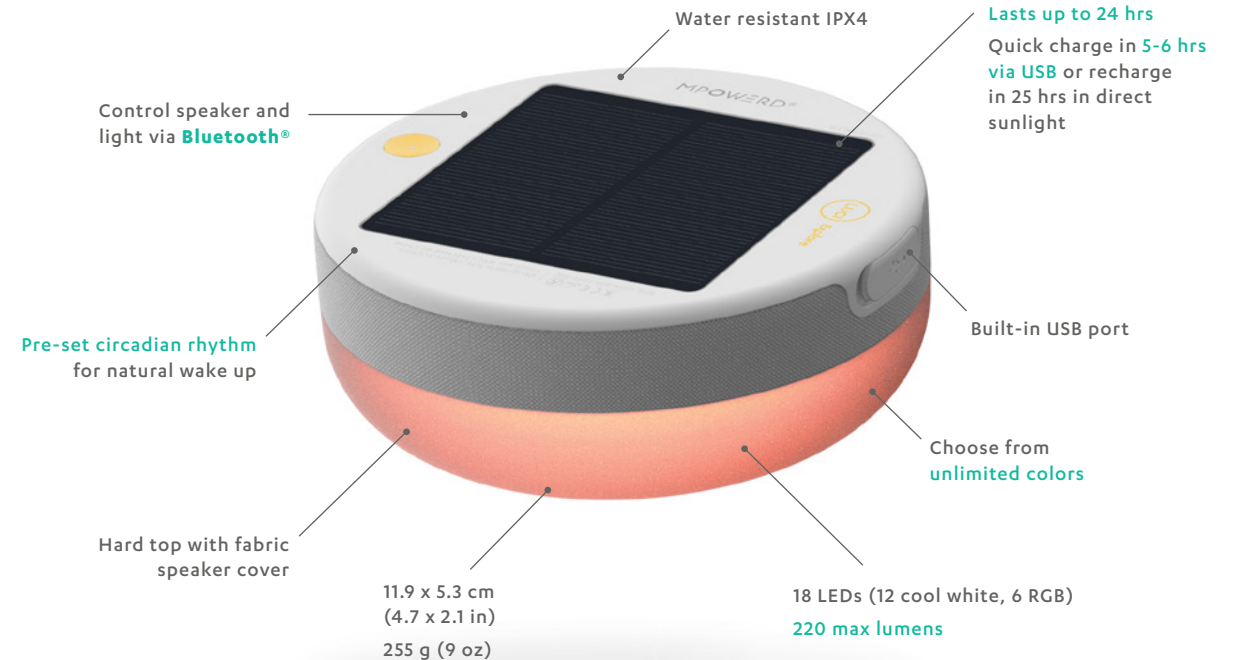

travel • home decor • patio • adventure