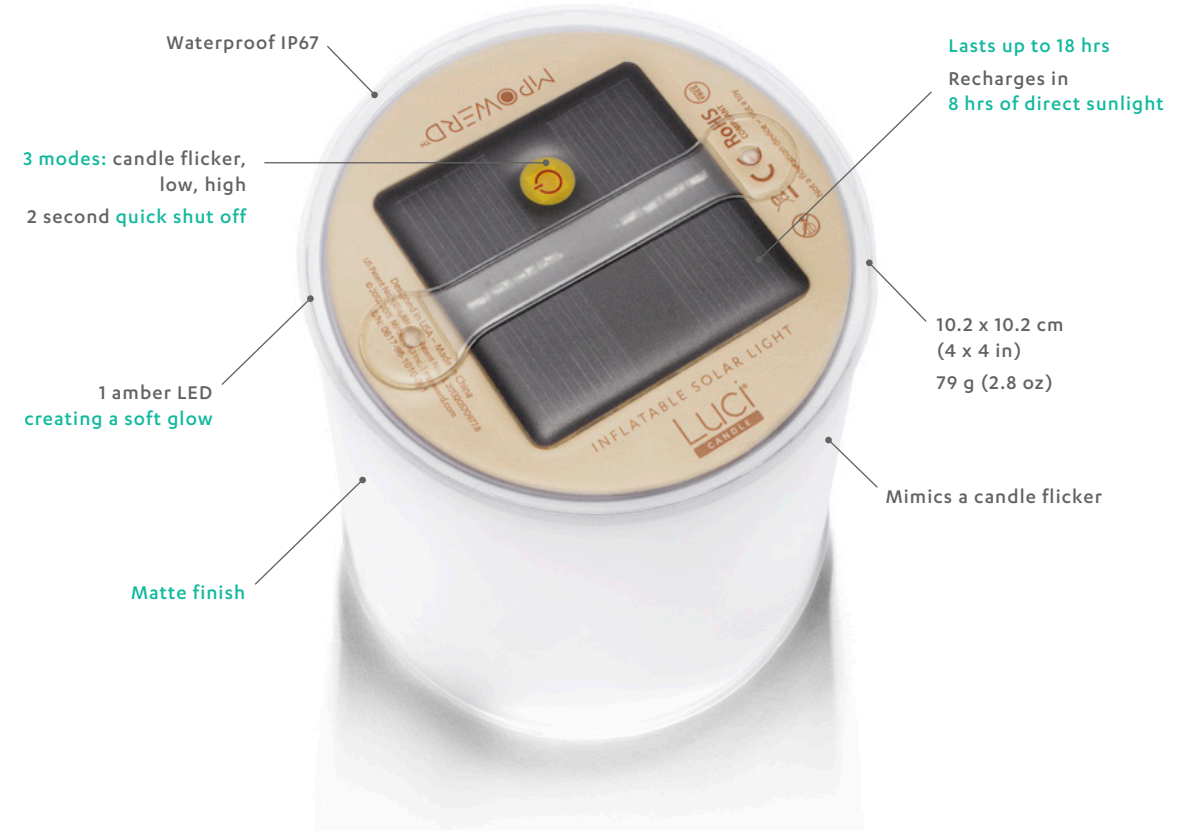

home decor • patio • mood lighting • events • bath