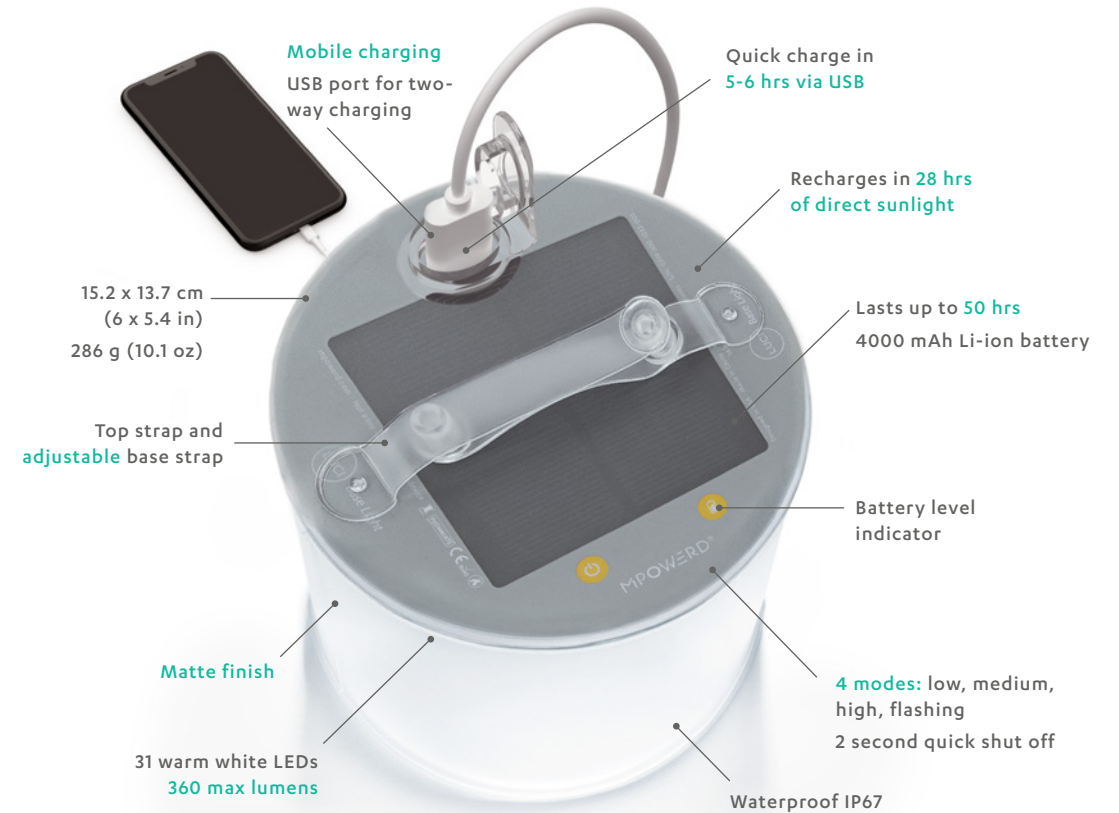

Luci Solar Inflatable Base Light

With 360 lumens, mobile charging, and lasting up to 50 hours on a single charge, Luci Base Light is a must-have for any adventure.