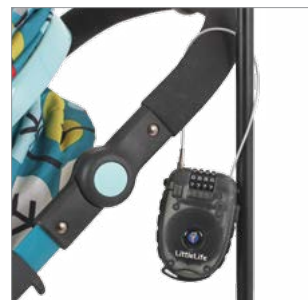

L10320

Buggy Cable Lock

- Tough, retractable 100cm steel cable
- Resettable 4-digit number combination
- Secures carriers, pushchairs or scooters
- Tough ABS plastic body

EAN: 5 031863 103206
Dimensions: 55 x 95 x 10 mm
Weight: 100 g