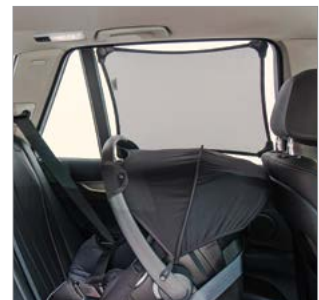

L16241

Car Stretch Sun Shade

- Mesh fabric blocks out glare but not view
- Blocks 90% of UV rays
- Easy to attach and simple to use
- Stretches to fit most window shapes
- Universal fit - suitable for most cars

EAN: 5 031863 162418
Dimensions: 450-600 x 300-450 mm
Weight: 107 g