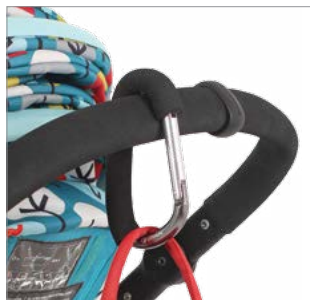

Buggy Accessories

Our selection of accessories mean that your mind is at ease whilst out and about without breaking your baby's routine.

L13220

Buggy Clip

- Karabiner clip snaps on to pram handle
- Held in place using a metal clip
- Padded foam section
- Suitable for most buggies/strollers

EAN: 5 031863 132206
Dimensions: 140 x 80 x 20 mm
Weight: 95 g