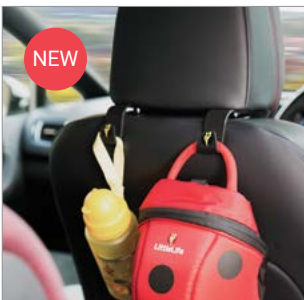

L16371

Car Headrest Hooks

- Ideal for toys, drinks and bags
- Durable ABS construction
- Easy to attach, clips on headrest
- Can hold up to 5kg load
- Pack of 4 hooks
- Universal fit - suitable for most car seats

EAN: 5 031863 163712
Dimensions: 60 x 30 x 85mm (each)
Weight: 52 g (4 hooks)