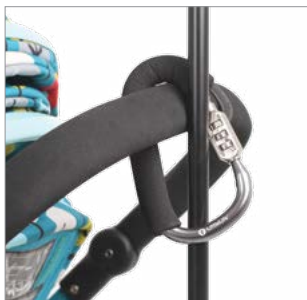

EAN: 5 031863 160605
Dimensions: 320 x 120 x 120 mm
Weight: 200 g

Buggy Accessories

Our selection of accessories mean that your mind is at ease whilst out and about without breaking your baby's routine.

L13220

Buggy Clip

- Karabiner clip snaps on to pram handle
- Held in place using a metal clip
- Padded foam section
- Suitable for most buggies/strollers

EAN: 5 031863 132206
Dimensions: 140 x 80 x 20 mm
Weight: 95 g