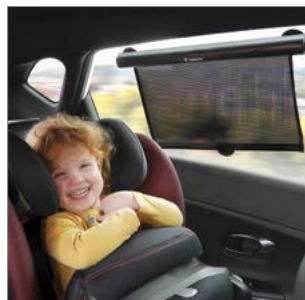

L16042

Car Roller Blinds

- Mesh fabric blocks out glare but not view
- 2 roller sun shades included
- Blocks 90% of UV rays
- Easy to attach and simple to use
- Push button roll up
- Universal fit - suitable for most cars

EAN: 5 031863 160421
Dimensions: 460 x 360 x 40 mm
Weight: 250 g