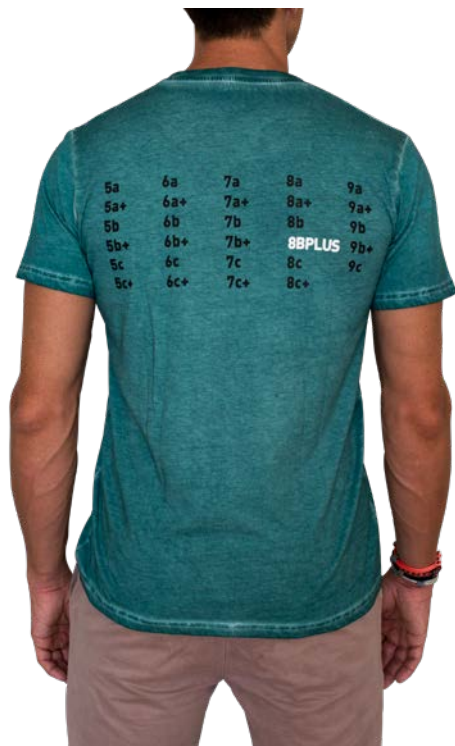

8b⁺

8BPLUS

GRADER