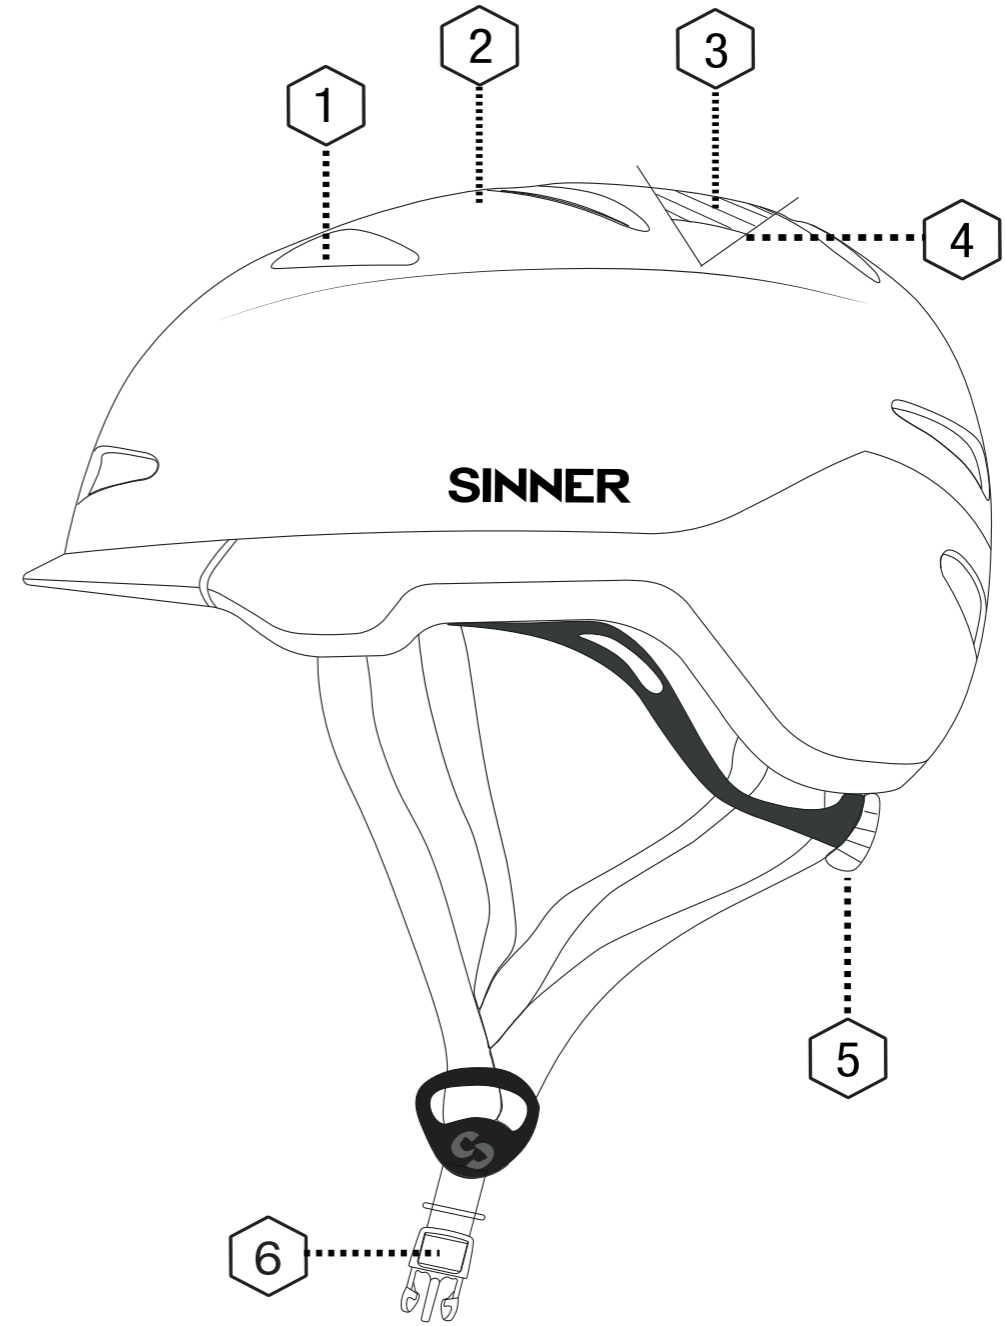

PEDELEC HELMET

PEDELEC HELMET

GONZALES

SIBH-109-10-57

Colour: MATTE BLACK

Size: M

Range: 55-58

€ 89,99

GONZALES

SIBH-109-10-61

Colour: MATTE BLACK

Size: L

Range: 59-62

€ 89,99

Certification: EN1078 (Normal bicycle helmet)
NTA 8876 (Speed pedelec 45 km/h)

REFLECTION
SINNER ICON

SIZE ADJUSTOR