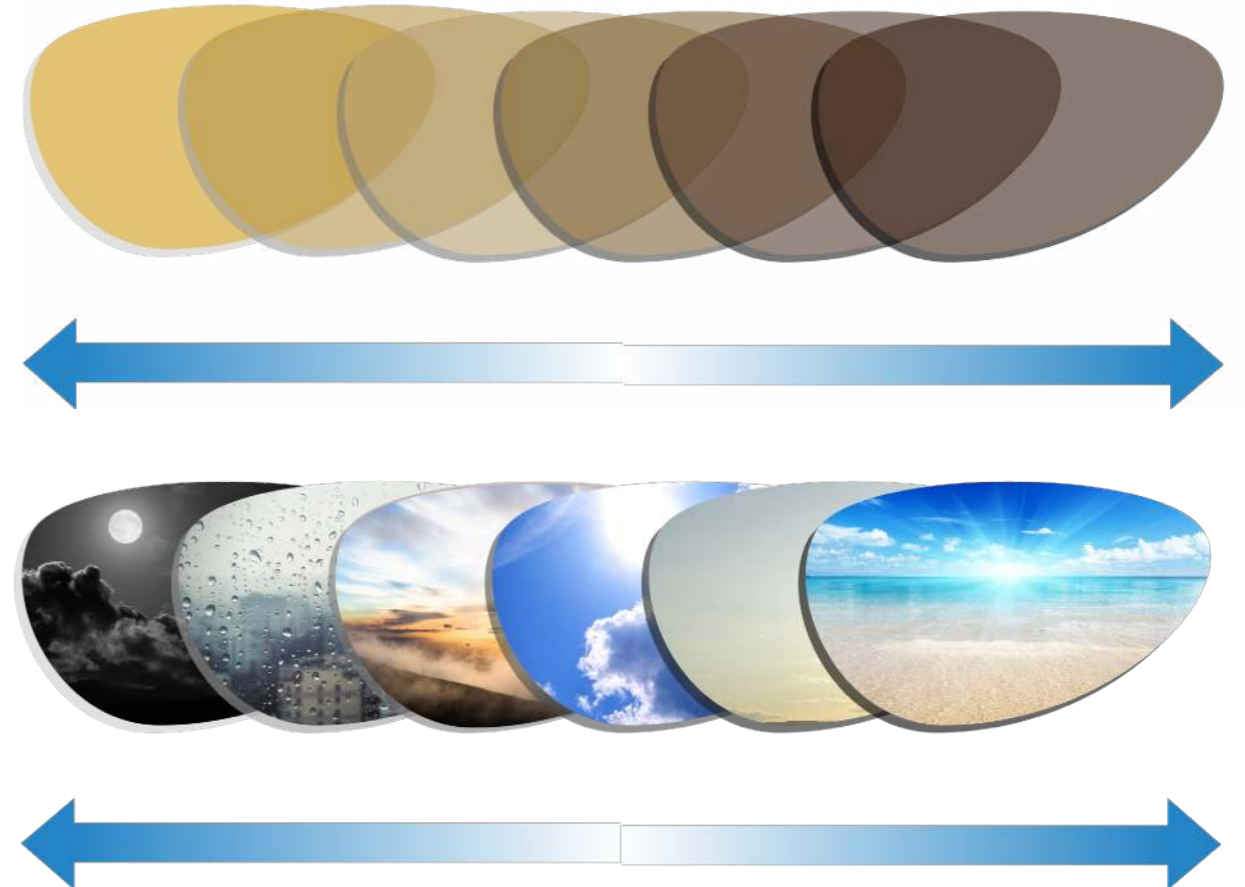

SINTEC® Technology

SINTEC® Polarised Lenses

SINTEC® lenses eliminate reflections from flat surfaces, ensuring greater visibility and comfort. This comfortable polarised lens cuts blinding glare while filtering blue light to increase contrast and improve depth perception in a wide variety of weather/light conditions. It also has a softening effect on the eye, reducing eye strain.

FLAT SURFACE REFLECTING LIGHT WAVES

TRANS+® Technology

The Photochromic TRANS+® Lens

The Photochromic TRANS+® lens provides rapid colour change! This high quality lens is made with the most advanced photochromic technology and the best high impact Polycarbonate synthetic material there is. It changes from orange to brown and vice versa. This ensures that your eyes will receive the best protection in all weather conditions.

Clearest

Provides the clearest vision, rapid clearing when you go inside with flat and low light conditions.

Darkest

TRANS+® lenses become as dark as cat.3 sunglasses when you are exposed to the bright sunlight and provides 100% UV protection.