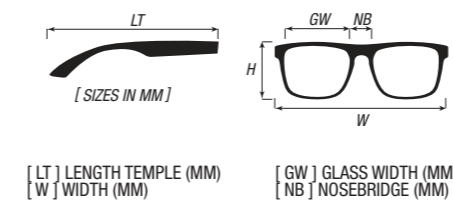

Measurements

Icon Specs

- Decentered polycarbonate lenses 100% UVA/B/C protection
- Lightweight aluminium frame
- Lightweight frame
- Special high altitude protection lens 100% UVA/B/C protection
- Acetate frame
- Decentered high-durability lenses 100% UVA/B/C protection
- Adjustable nose pads
- The highest abrasion resistance of any uncoated optical plastic. 100% UVA/B/C protection
- Superior mirror coating on the inside of the lens
- Contrast enhancing
- Air Channel in the temple
- RX-compatible
- Sun stop shelves
- Optical adaptor
- Over The Glasses makes it possible to keep your spectacles on underneath your goggles
- Multi lens 100% UVA/B/C protection
- Extreme flexible, durable and light weight
- Mirror lens
- 100% recyclable. Environmentally friendly manufactured. No toxic BPA Flexible & high impact resistant
- Anti-slip temple tips
- Decentered polarised lenses reduce 99,9% of reflected glare
- Hydrophobic finish on the outside of the lens
- CAT 2. Lenses
- CAT 3. Lenses
- CAT 4. Lenses
- Photochromic lens provides rapid color change made of high impact Polycarbonate synthetic material
- Anti-slip nose pads
- Helps runoff water, sweat, mud & oil. Resists stains and repels grease from fingerprints.
- Panoramic lens, rimless, helps to extend the upper and the horizontal field of view
- Anti-slip nose pads and temple tips
- Stainless steel screw hinge
- Designed for floating and use around the water. Dry lenses directly after contact with water.
- Nickel free
- Temples with flex technology
- The best colour filtering function to enhance the colours requested by specific sports for better performance