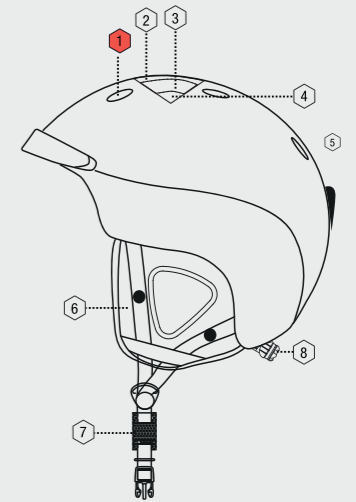

## SIHE-120-20F - NEW

Titan In-Mold Helmet

Size: **S** 52-54 | **M** 55-58 | **L** 59-62 | **XL** 63-64  
Weight: 405 g

### Specifications

1. VENTILATED SHELL
2. LIGHT WEIGHT IN-MOLD TECHNOLOGY
3. IMPACT ABSORBENT LINER
4. COMFORT PADDING
5. GOGGLE HOLDER
6. SOFT EARPADS
7. QUICK RELEASE BUCKLE
8. SIZE ADJUSTER

€ 99,99

SIHE-120-10G