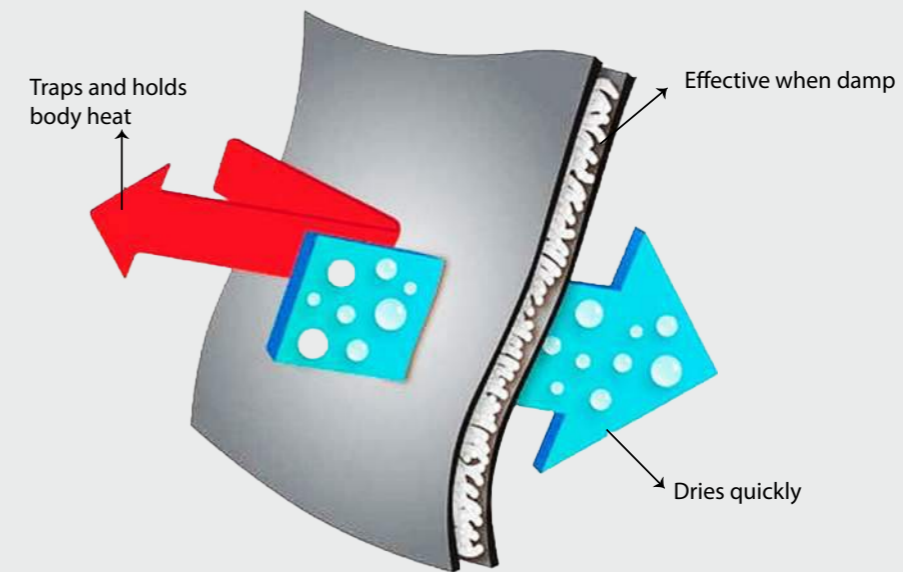

Thinsulate® Technology

A kinder alternative to feathers, 3M™ Thinsulate™ 75% Recycled Featherless Insulation is an innovative material to replace natural down. A loose-fill insulation that is made from a 75% recycled blend, it is designed by scientists to mimic down when dry and be warmer than down when wet.