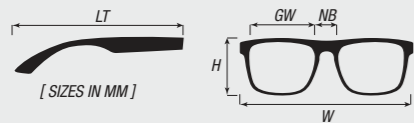

Sunglasses & Technology

Lens Codes

- [02] YELLOW
- [03] FLASH MIRROR
- [07] CLEAR
- [08] OIL
- [09] GOLD MIRROR
- [10] SMOKE
- [18] ORANGE MIRROR
- [28] GREEN MIRROR
- [30] BROWN
- [48] BLUE MIRROR
- [58] RED MIRROR
- [90] MULTILENS
- [P] SINTEC®
- [C] TRANS+®
- [B] FREE BOX

Measurements

[LT] LENGTH TEMPLE (MM)
[W] WIDTH (MM)

[GW] GLASS WIDTH (MM)
[NB] NOSEBRIDGE (MM)

Icon Specs

- Decentered polycarbonate lenses 100% UVA/B/C protection
- Special high altitude protection lens 100% UVA/B/C protection
- Decentered high-durability lenses 100% UVA/B/C protection
- The highest abrasion resistance of any uncoated optical plastic. 100% UVA/B/C protection
- Contrast enhancing
- RX-compatible
- Optical adaptor
- Multi lens 100% UVA/B/C protection
- Mirror lens
- Anti-slip temple tips
- Hydrophobic finish on the outside of the lens
- CAT 2. Lenses
- CAT 3. Lenses
- CAT 4. Lenses
- Anti-slip nose pads
- Anti-slip nose pads and temple tips
- Stainless steel screw hinge
- Nickel free
- Temples with flex technology
- Lightweight aluminium frame
- Lightweight frame
- Acetate frame
- Adjustable nose pads
- Superior mirror coating on the inside of the lens
- Air Channel in the temple
- Sun stop shelves
- Over The Glasses makes it possible to keep your spectacles on underneath your goggles
- Extreme flexible, durable and light weight
- 100% recyclable. Environmentally friendly manufactured. No toxic BPA. Flexible & high impact resistant
- Decentered polarised lenses reduce 99,9% of reflected glare
- Photochromic lens provides rapid color change made of high impact Polycarbonate synthetic material
- Helps runoff water, sweat, mud & oil. Resists stains and repels grease from fingerprints.
- Panoramic lens, rimless, helps to extend the upper and the horizontal field of view
- Designed for floating and use around the water. Dry lenses directly after contact with water.
- The best colour filtering function to enhance the colours requested by specific sports for better performance