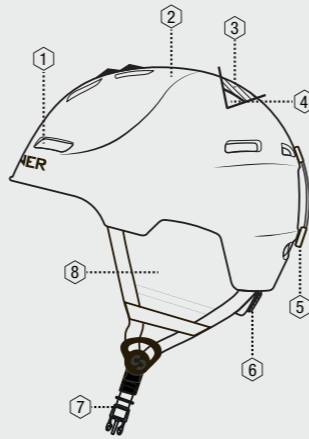

## In-Mold

**SIHE-148-10A**  
Silverton In-Mold Helmet

Size: **S** 52-54 | **M** 55-58 | **L** 59-62  
Weight: 428 g

### Specifications

1. ADJUSTABLE VENTILATED SHELL
2. LIGHTWEIGHT IN-MOLD TECHNOLOGY
3. IMPACT ABSORBENT LINER
4. COMFORT PADDING
5. GOGGLE HOLDER
6. SIZE ADAPTING SYSTEM
7. QUICK RELEASE SYSTEM
8. SOFT EARPADS