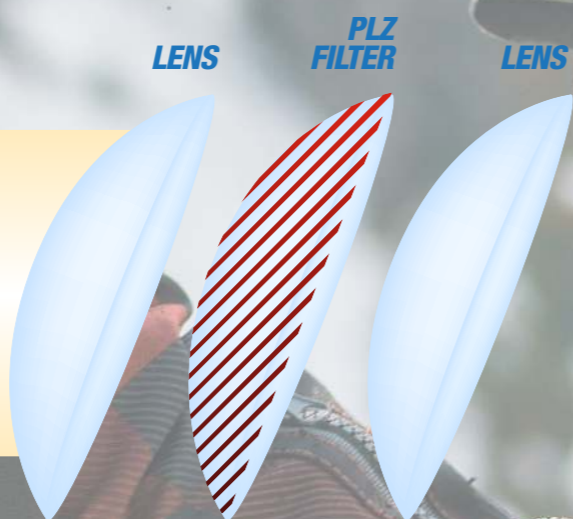

SINTEC® Technology

SINTEC® Polarised Lenses

SINTEC® lenses eliminate reflections from flat surfaces, ensuring greater visibility and comfort. This comfortable polarised lens cuts blinding glare while filtering blue light to increase contrast and improve depth perception in a wide variety of weather/light conditions. It also has a softening effect on the eye, reducing eye strain.

FLAT SURFACE REFLECTING LIGHT WAVES

TRANS+® Technology

The Photochromic TRANS+® Lens

The Photochromic TRANS+® lens provides rapid colour change! This high quality lens is made with the most advanced photochromic technology and the best high impact Polycarbonate synthetic material there is. It changes from orange to brown and vice versa. This ensures that your eyes will receive the best protection in all weather conditions.