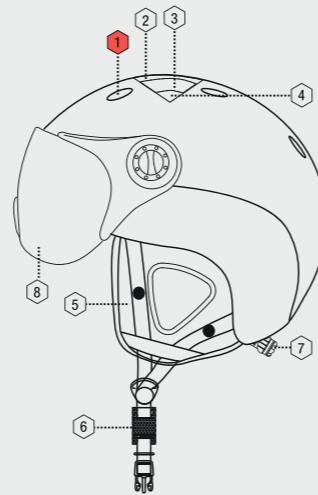

Specifications

1. VENTILATED SHELL
2. LIGHT WEIGHT IN-MOLD TECHNOLOGY
3. IMPACT ABSORBENT LINER
4. COMFORT PADDING
5. REMOVEABLE EARPADS
6. QUICK RELEASE SYSTEM
7. SIZE ADAPTING SYSTEM
8. VISOR

€ 159,99

NEW

NEW

Titan Visor Trans+® In-Mold

SIHE-139-30H

Titan Trans+® Visor Helmet
Visor Cat. 1-3

Size: **S** 52-54 | **M** 55-58 | **L** 59-62 | **XL** 63-64

Weight: 502 g