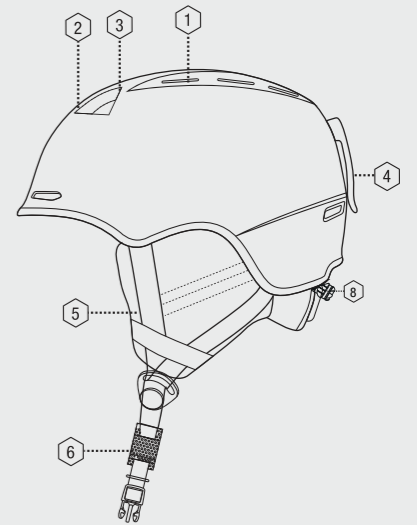

### Specifications

1. VENTILATED SHELL
2. LIGHT WEIGHT IN-MOLD TECHNOLOGY
3. COMFORT PADDING
4. GOGGLE HOLDER
5. SOFT EARPADS
6. QUICK RELEASE BUCKLE
7. SIZE ADAPTING SYSTEM

€ 79,99

SIHE-145-75C  
NEW

SIHE-145-20A