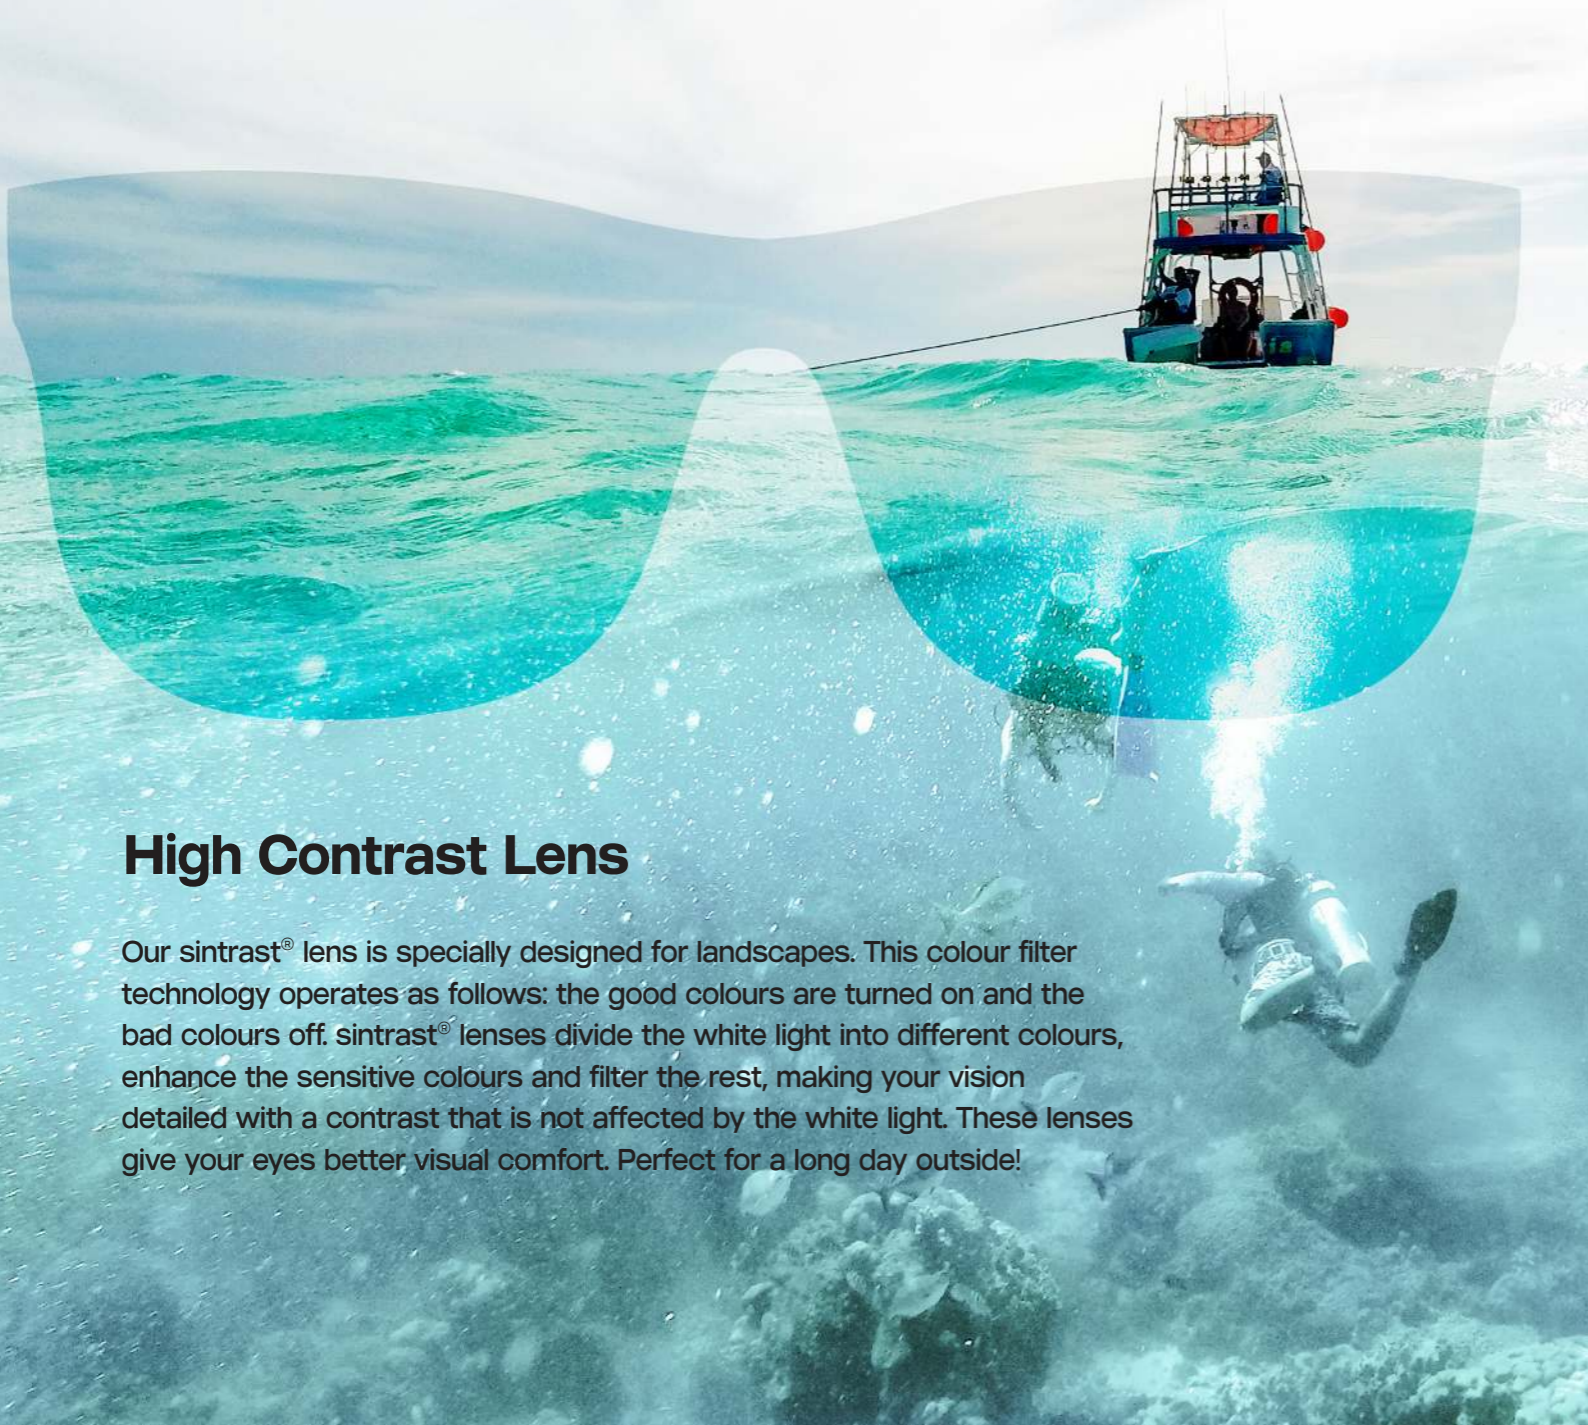

Key Features

- Better visual comfort for all day use
- Special colour design for specific environments and conditions you will encounter out
- Enhance details of specific target for efficient judgement
- High contrast for sharper visual acuity
- High clarity for clear vision
- Eye protection by filtering 100% UV and high energy of blue light

High Contrast Lens

Our sintrast® lens is specially designed for landscapes. This colour filter technology operates as follows: the good colours are turned on and the bad colours off. sintrast® lenses divide the white light into different colours, enhance the sensitive colours and filter the rest, making your vision detailed with a contrast that is not affected by the white light. These lenses give your eyes better visual comfort. Perfect for a long day outside!

DON'T MISS YOUR
FREE
INSURANCE
AGAINST THEFT, LOSS AND DAMAGE
REGISTER NOW AT SINNER.EU