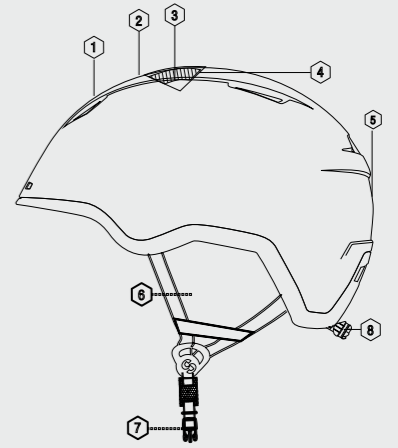

Specifications

1. ADJUSTABLE VENTILATED SHELL
2. LIGHT WEIGHT IN-MOLD TECHNOLOGY
3. IMPACT ABSORBENT LINER
4. COMFORT PADDING
5. GOGGLE HOLDER
6. SOFT EARPADS
7. QUICK RELEASE BUCKLE
8. SIZE ADAPTING SYSTEM