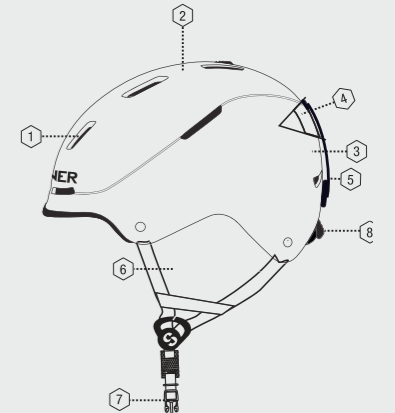

Specifications

1. VENTILATED SHELL
2. S-IMPACT EPP LINER
3. THERMAL ISOLATION
4. COMFORT PADDING
5. SOFT EARPADS
6. Quick release buckle
7. SIZE ADAPTING SYSTEM
8. VISOR