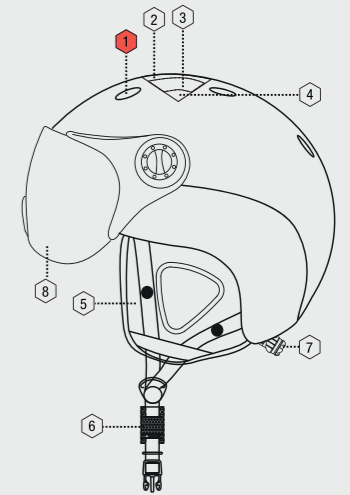

Specifications

1. VENTILATED SHELL
2. LIGHT WEIGHT IN-MOLD TECHNOLOGY
3. IMPACT ABSORBENT LINER
4. COMFORT PADDING
5. REMOVEABLE EARPADS
6. QUICK RELEASE SYSTEM
7. SIZE ADAPTING SYSTEM
8. VISOR