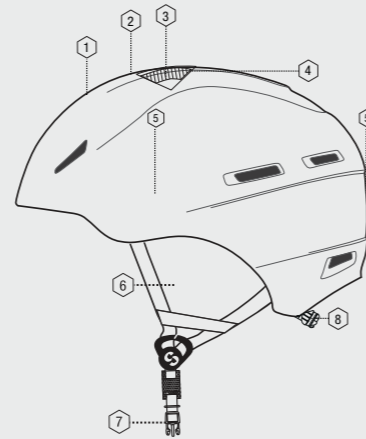

Crest In-Mold

SIHE-156-60 - NEW

Crest In-Mold Helmet

Size: **S** 52-56 | **M** 54-58 | **L** 58-61
Weight: 409 g

Specifications

1. VENTILATED SHELL
2. LIGHT WEIGHT IN-MOLD TECHNOLOGY
3. THERMAL INSULATION
4. COMFORT PADDING
5. GOGGLE HOLDER
6. SOFT EARPADS
7. QUICK RELEASE BUCKLE
8. SIZE ADAPTING SYSTEM