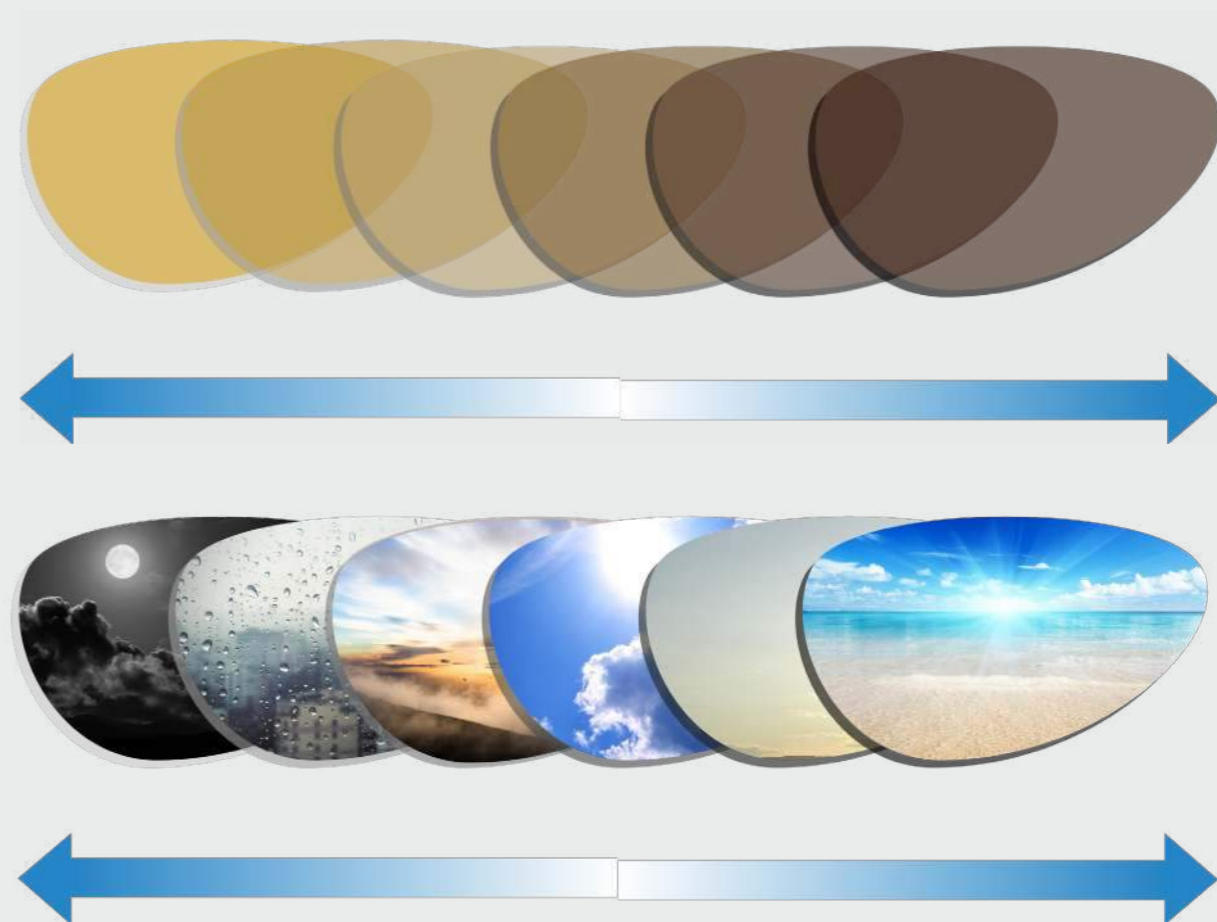

FLAT SURFACE REFLECTING LIGHT WAVES

**TRANS+<sup>®</sup> Technology**

**The Photochromic TRANS+<sup>®</sup> Lens**

The Photochromic TRANS+<sup>®</sup> lens provides rapid colour change! This high quality lens is made with the most advanced photochromic technology and the best high impact Polycarbonate synthetic material there is. It changes from orange to brown and vice versa. This ensures that your eyes will receive the best protection in all weather conditions.