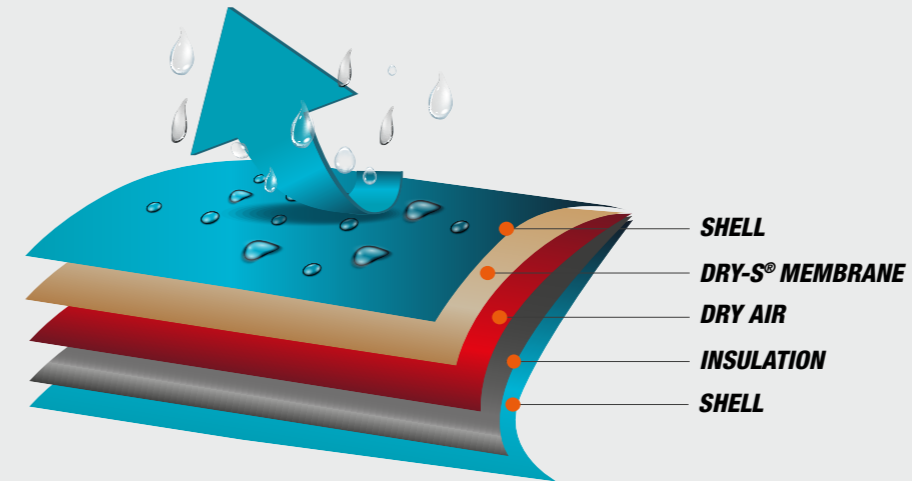

## Dry-S® Membrane

The DRY-S® mebrane is bonded directly to the glove's shell inner side: rain, snow and wind are blocked on the glove's external surface providing ultimate comfort.

Stops liquid moisture from penetrating, but allows perspiration vapour to escape. Keeps your skin dry and comfortable in most extreme conditions.