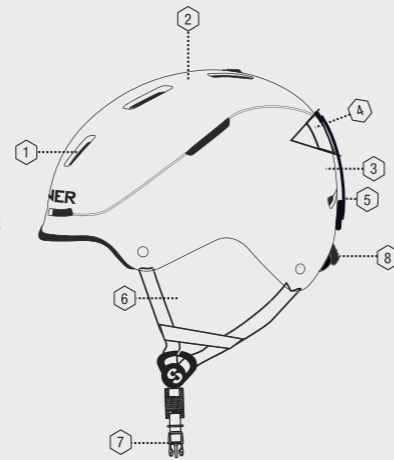

## SIHE-154-20

Whistler ABS Helmet

Size: **S** 52-54 | **M** 55-58 | **L** 59-63  
Weight: 557 g

### Specifications

1. ADJUSTABLE VENTILATED SHELL
2. EXTERNAL SHELL IN ABS
3. LIGHT WEIGHT ABS
4. IMPACT ABSORBENT LINER
5. GOGGLE HOLDER
6. REMOVABLE EARPADS
7. QUICK RELEASE BUCKLE
8. SIZE ADAPTING SYSTEM