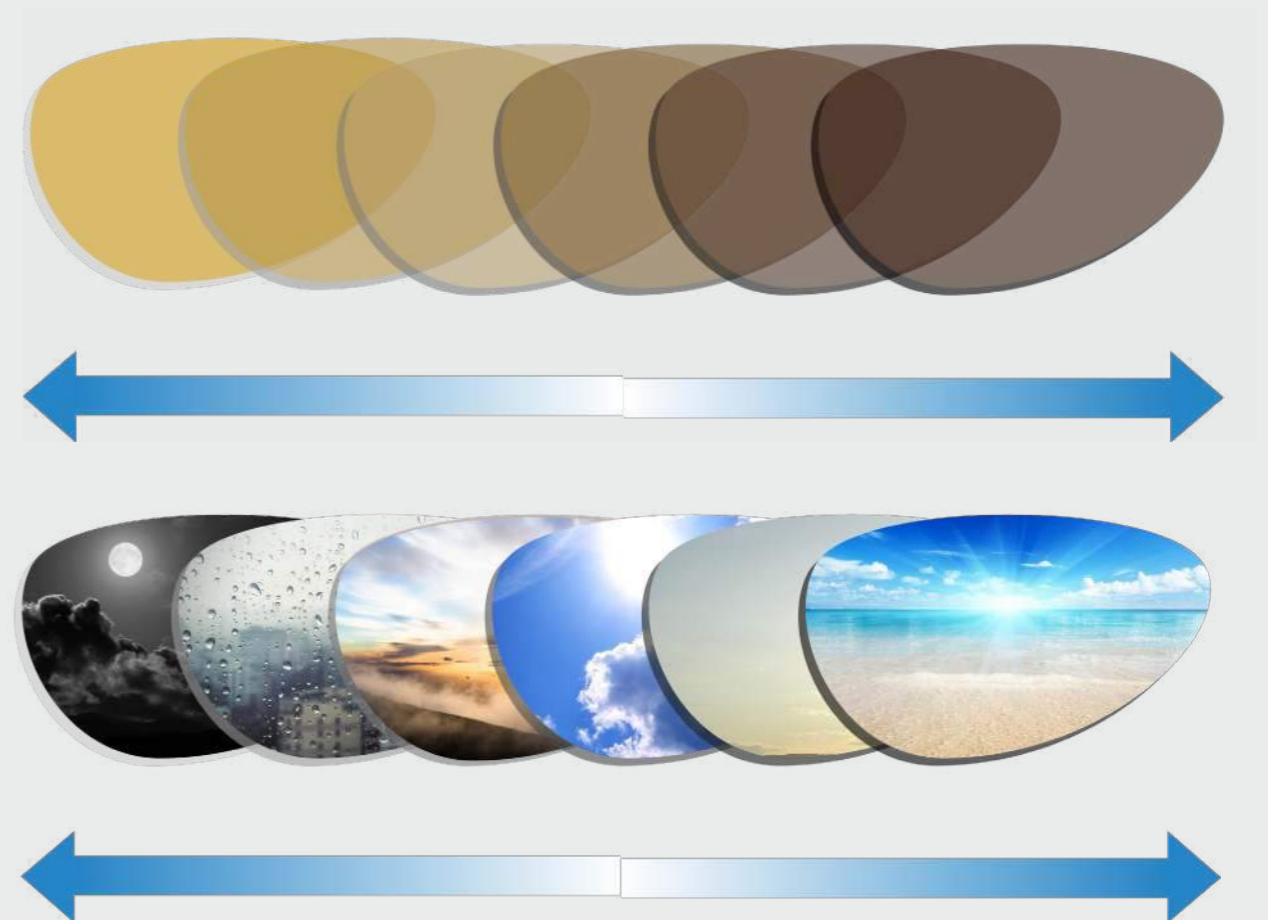

### SINTEC® Polarised Lenses

SINTEC® lenses eliminate reflections from flat surfaces, ensuring greater visibility and comfort. This comfortable polarised lens cuts blinding glare while filtering blue light to increase contrast and improve depth perception in a wide variety of weather/light conditions. It also has a softening effect on the eye, reducing eye strain.

### The Photochromic TRANS+® Lens

The Photochromic TRANS+® lens provides rapid colour change! This high quality lens is made with the most advanced photochromic technology and the best high impact Polycarbonate synthetic material there is. It changes from orange to brown and vice versa. This ensures that your eyes will receive the best protection in all weather conditions.