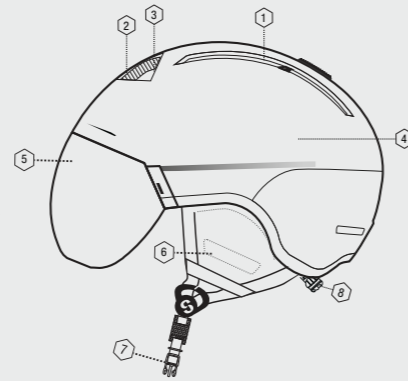

Specifications

1. ADJUSTABLE VENTILATED SHELL
2. LIGHT WEIGHT IN-MOLD TECHNOLOGY MULTIPLE PIECE SHELL
3. IMPACT ABSORBENT LINER
4. COMFORT PADDING
5. VISOR
6. SOFT EARPADS
7. QUICK RELEASE BUCKLE
8. SIZE ADAPTING SYSTEM