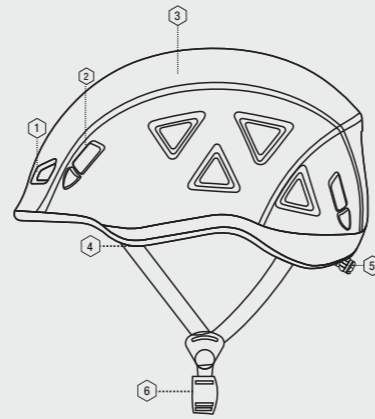

Dolomiti

In-Mold

SIHE-160-10 - NEW
Dolomiti In-Mold Helmet

Size: **S** 54-56 | **M** 56-58 | **L** 59-61
Weight: 272 g

Specifications

1. VENTILATED SHELL
2. LIGHT HOLDER
3. LIGHT WEIGHT INMOULD MULTIPLE PIECE SHELL
4. IMPACT ABSORBENT LINER
5. SIZE ADAPTING SYSTEM
6. QUICK RELEASE BUCKLE