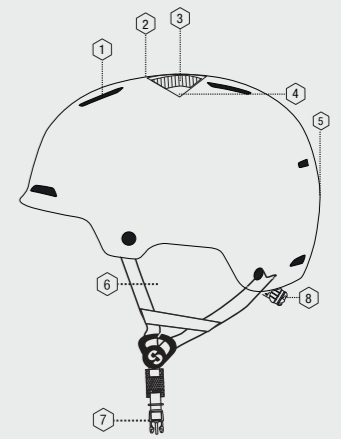

Silverton

In-Mold

SIHE-148-10A
Silverton In-Mold Helmet

Size: **S** 52-54 | **M** 55-58 | **L** 59-62
Weight: 428 g

Specifications

1. ADJUSTABLE VENTILATED SHELL
2. LIGHTWEIGHT IN-MOLD TECHNOLOGY
3. IMPACT ABSORBENT LINER
4. COMFORT PADDING
5. GOGGLE HOLDER
6. SIZE ADAPTING SYSTEM
7. QUICK RELEASE SYSTEM
8. SOFT EARPADS

€ 89,99

Copper

ABS Hardshell

SIHE-157-30 - NEW
Copper ABS Helmet

Size: **S** 51-54 | **M** 55-58 | **L** 59-61
Weight: 529 g

Specifications

1. VENTILATED SHELL
2. EXTERNAL SHELL IN ABS
3. IMPACT ABSORBENT LINER
4. COMFORT PADDING
5. GOGGLE HOLDER
6. SOFT EARPADS
7. QUICK RELEASE BUCKLE
8. SIZE ADAPTING SYSTEM

€ 89,99