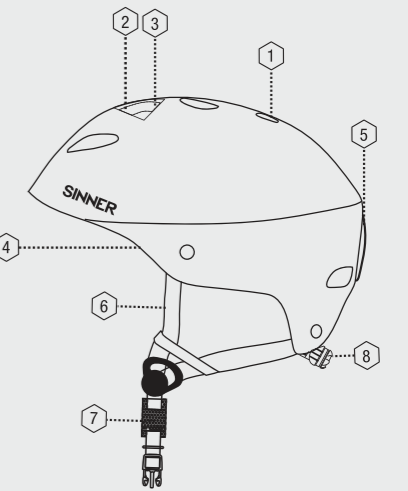

### SIHE-143-26

Bingham Rental ABS Helmet

Size: **S** 50-54 | **M** 55-58 | **L** 59-62  
Weight: 528 g

### Specifications

1. VENTILATED SHELL
2. HARDSHELL ABS
3. THERMAL INSULATION
4. COMFORT PADDING
5. GOGGLE HOLDER
6. SOFT EARPADS
7. QUICK RELEASE BUCKLE
8. SIZE ADAPTING SYSTEM

€ 59,99

**Goggles**  
Ski or Board, we've got you covered