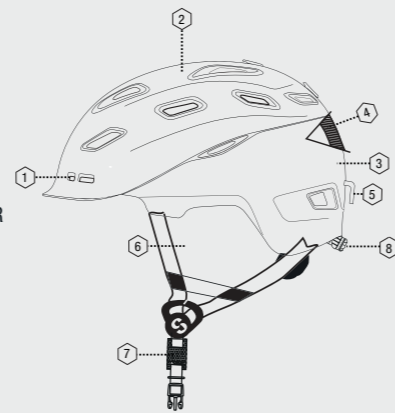

Specifications

1. ADJUSTABLE DOUBLE VENTILATED SHELL
2. EXTERNAL SHELL IN ABS
3. LIGHT WEIGHT IN-MOLD TECHNOLOGY
4. IMPACT ABSORBENT LINER
5. GOGGLE HOLDER
6. REMOVEABLE EARPADS
7. QUICK RELEASE SYSTEM
8. SIZE ADAPTING SYSTEM

€ 119,99